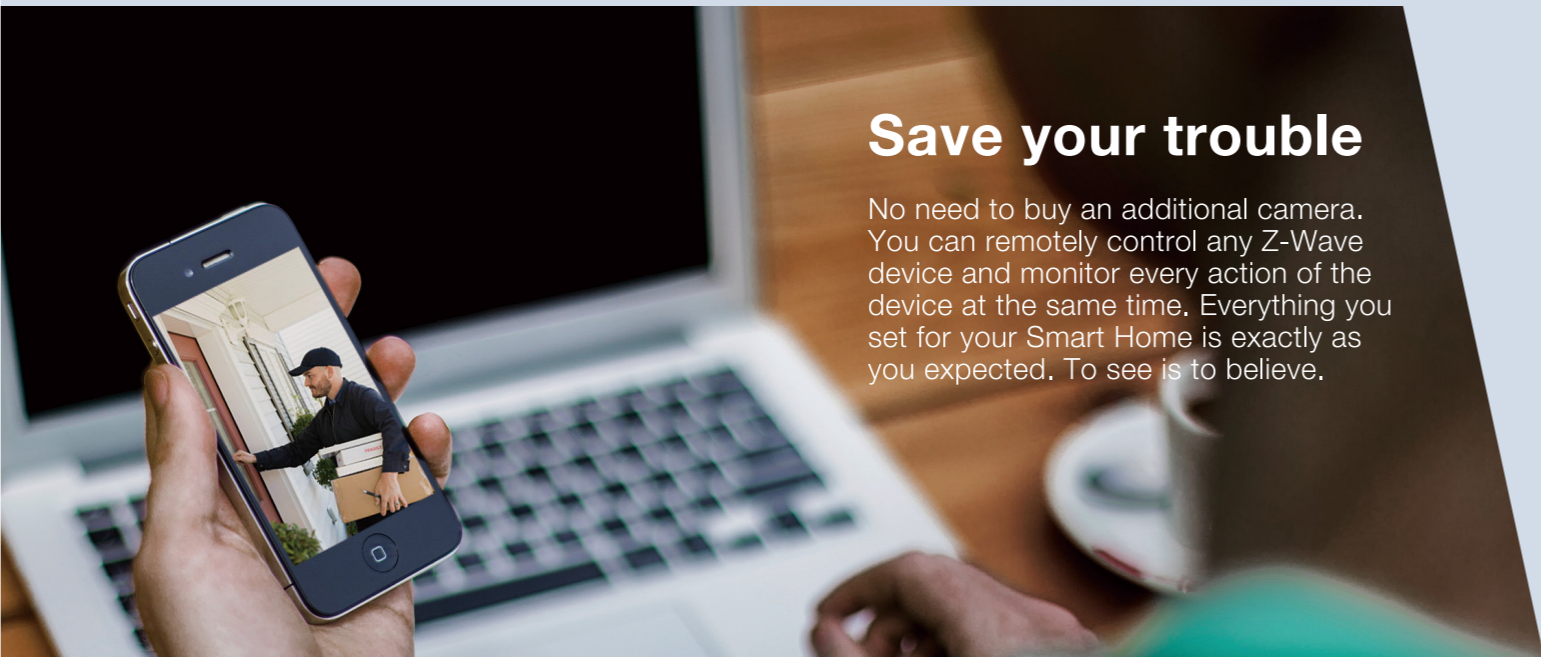

# The future is NOW

Are you ready for smart home?

**We are!**

**StarVedia**

## Save your trouble

No need to buy an additional camera. You can remotely control any Z-Wave device and monitor every action of the device at the same time. Everything you set for your Smart Home is exactly as you expected. To see is to believe.